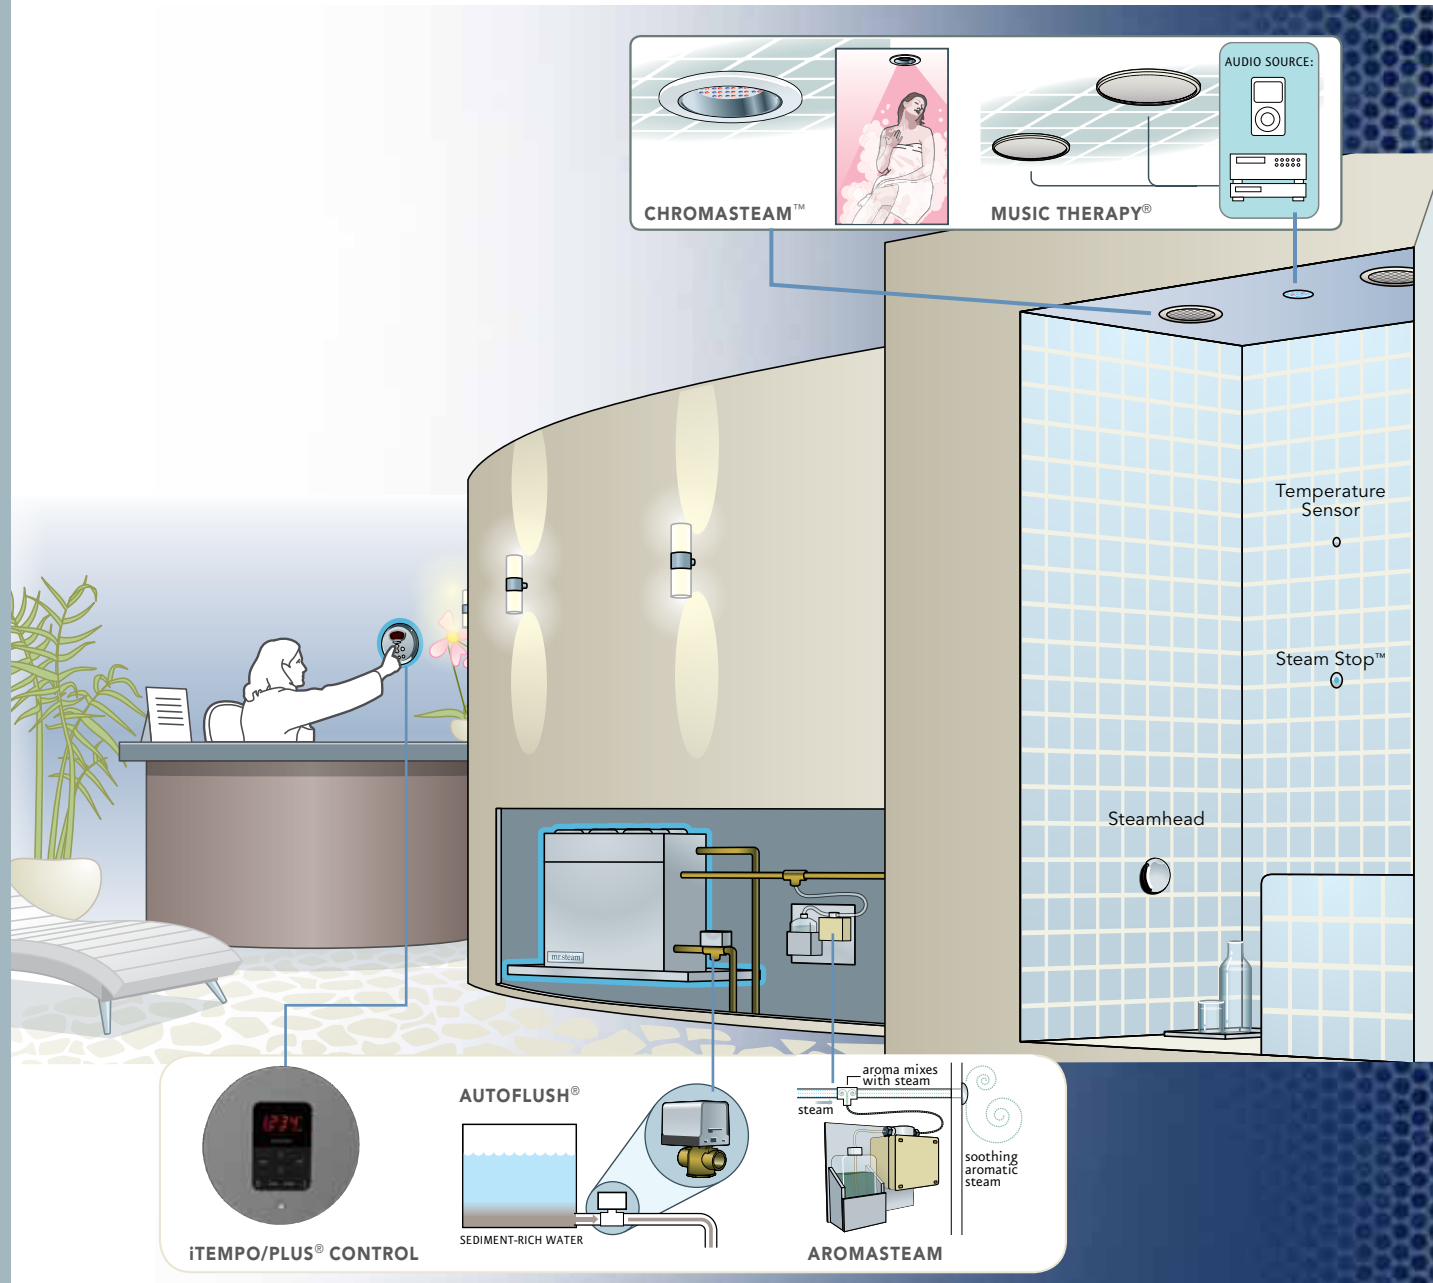

Steam@Home

CT DaySpaSteambath System

Perfect for Day Spas and Light Commercial Applications

Mr.Steam® pioneered the CT Day Spa Series of light commercial steamroom products. Now, the Mr.Steam CT Steam Systems provide space-conscious spa facilities with high performance, low maintenance solutions. Constructed of 100% recyclable stainless steel inside and out, Mr.Steam CT Day Spa steam generators combine safety and aesthetics with reliability.

- Compactly designed for functionality and durability
- Easy installation
- Advanced digital iTempo/Plus® controls, allowing the owner/operator to control and customize each user's steam bathing experience
- CT Steam Stop™ control inside the room for the user to further control their session
- The CT System comes standard with AromaSteam steamhead, Express Steam® and the AutoFlush® system
- cULus Listed