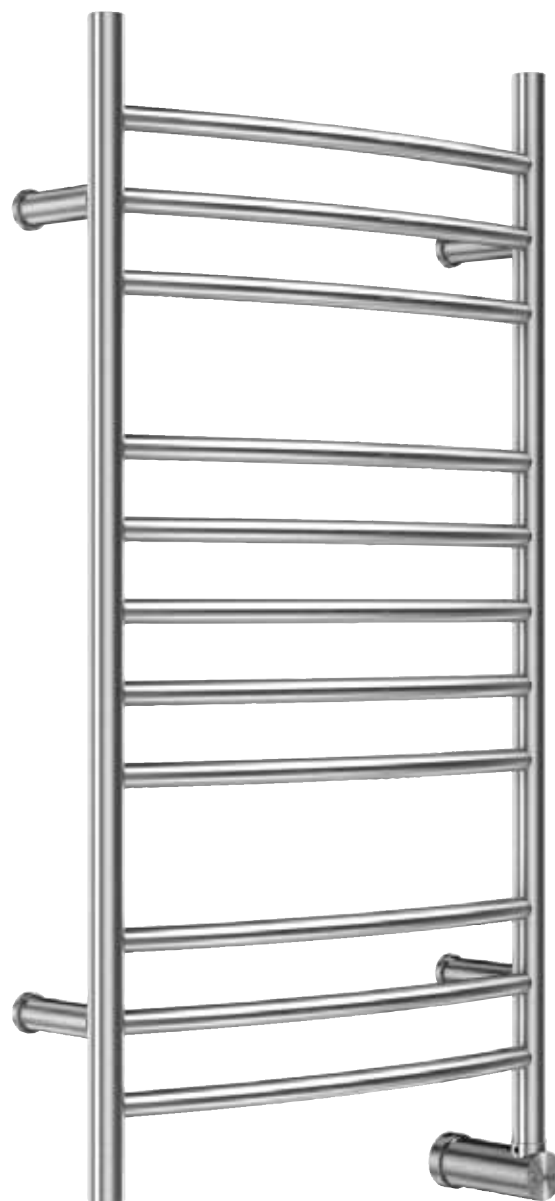

For illustrative purposes only

W336

38.875" h x 20" w x 4.75" d / 133 Watts
120 Volts / Ship Weight: 14 lbs.

Stainless Steel Polished
W336 SSP \$990
W336 Cord SSP (factory Installed Cord) 1090

Stainless Steel Brushed
W336 SSB 990
W336 Cord SSB (factory Installed Cord) 1090