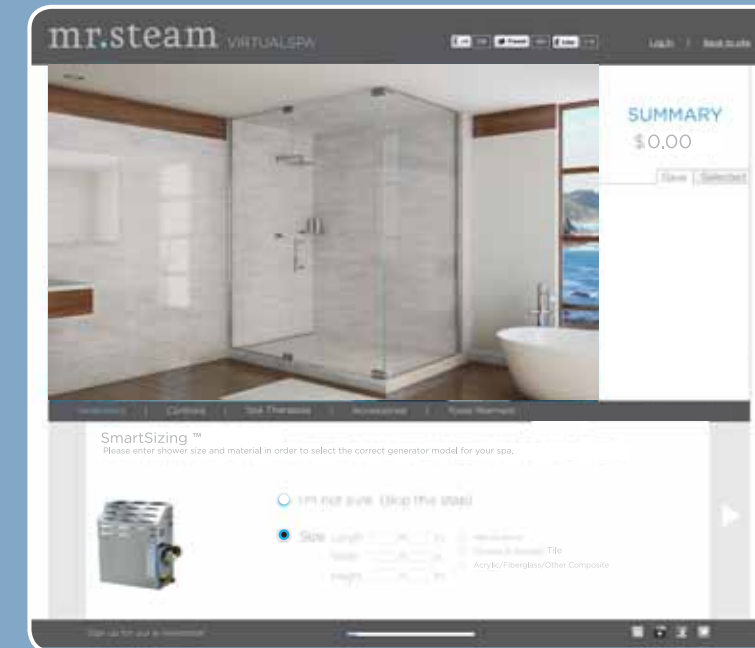

VirtualSpa

mrsteam.com/virtualspasystem.html

GENERATOR SIZE MATTERS

Steambath Sizing & Selection

Measure length, width & height in feet of the steam enclosure:

Multiply the Length ___ x Width ___ x Height ___

ROOM VOLUME =

Construction Materials:

For natural stones: natural marble, stone, shale, glass block or concrete Add 110%

For ceramic or porcelain tile on cement board or mortar bed Add 40%

Ceiling above 8 ft. Add 15%

Add all figures above to obtain the Total Room Volume required

TOTAL VOLUME

Compare your TOTAL ROOM VOLUME to the Specification Chart on Page 6.

Mr. Steam's new Virtual Spa System™ makes it fast and easy for website visitors to create and visualize a personalized home steam shower. From generators to controls, decorative finishes, lights and options such as Chromatherapy or Aromatherapy, the Virtual Spa System™ enables visitors to select and preview every element of a home steam spa in a simple step-by-step guided process.

Our Virtual Spa System takes you from Bathroom to Spa in 5 Simple Steps

1. Enter your shower dimensions and room material for automatic generator selection.
2. Choose a control package and finish that's perfect for your home.
3. Select a spa package or items a la carte.
4. Opt for accessories that will enhance your steam experience.
5. Add a towel warmer and your virtual spa tour is complete.

You can print or email your selections, find a dealer or call us (technical specs will automatically be sent out with your email) - **it's that simple!**

- Mr. Steam's most popular model uses only 1 gallon of water per 20 minute session.
- Made from 100% recyclable stainless steel...inside & out.

Mr.Steam@Your Fingertips

Start working smarter and leave your pencil at home. Mr. Steam's mobile sizing app works with the iPad®, iPod® and most smart phones. <http://isizing.mrsteam.com>