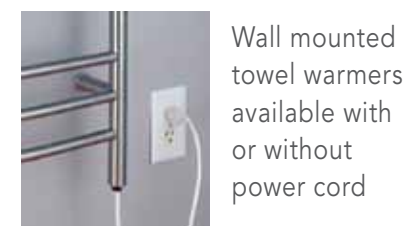

W348

49.25" h x 20" w x 4.75" d
168 Watts 120 Volts
Ship Weight: 18 lbs.

Stainless Steel Polished
W348 SSP $1090
W348 Cord SSP 1190
(Factory Installed Cord)

Stainless Steel Brushed
W348 SSB 1090
W348 Cord SSB 1190
(Factory Installed Cord)

Wall mounted towel warmers available with or without power cord