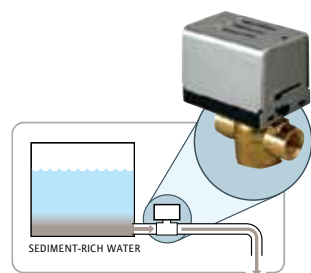

Individual Components

AutoFlush® Clean Steam... Every Time®

- Hands-free activation
- Introduces fresh water before each steam bath and drains generator tank following use
- Proven performance, lengthens system life
- Simple plug-and-play connection
- Quiet operation
- cULus Listed

MS81500E $400