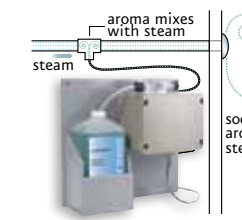

Aroma Oil System

- Electronic oil delivery system evenly infuses scent into the steamline
- Complete with hoses, fittings and oil atomizer
- Can be controlled directly from an iSteam® or iTEMPO/Plus® control
- AromaSteam System oils available in 1-liter bottles. (see page 15)

MS AROMA $1250