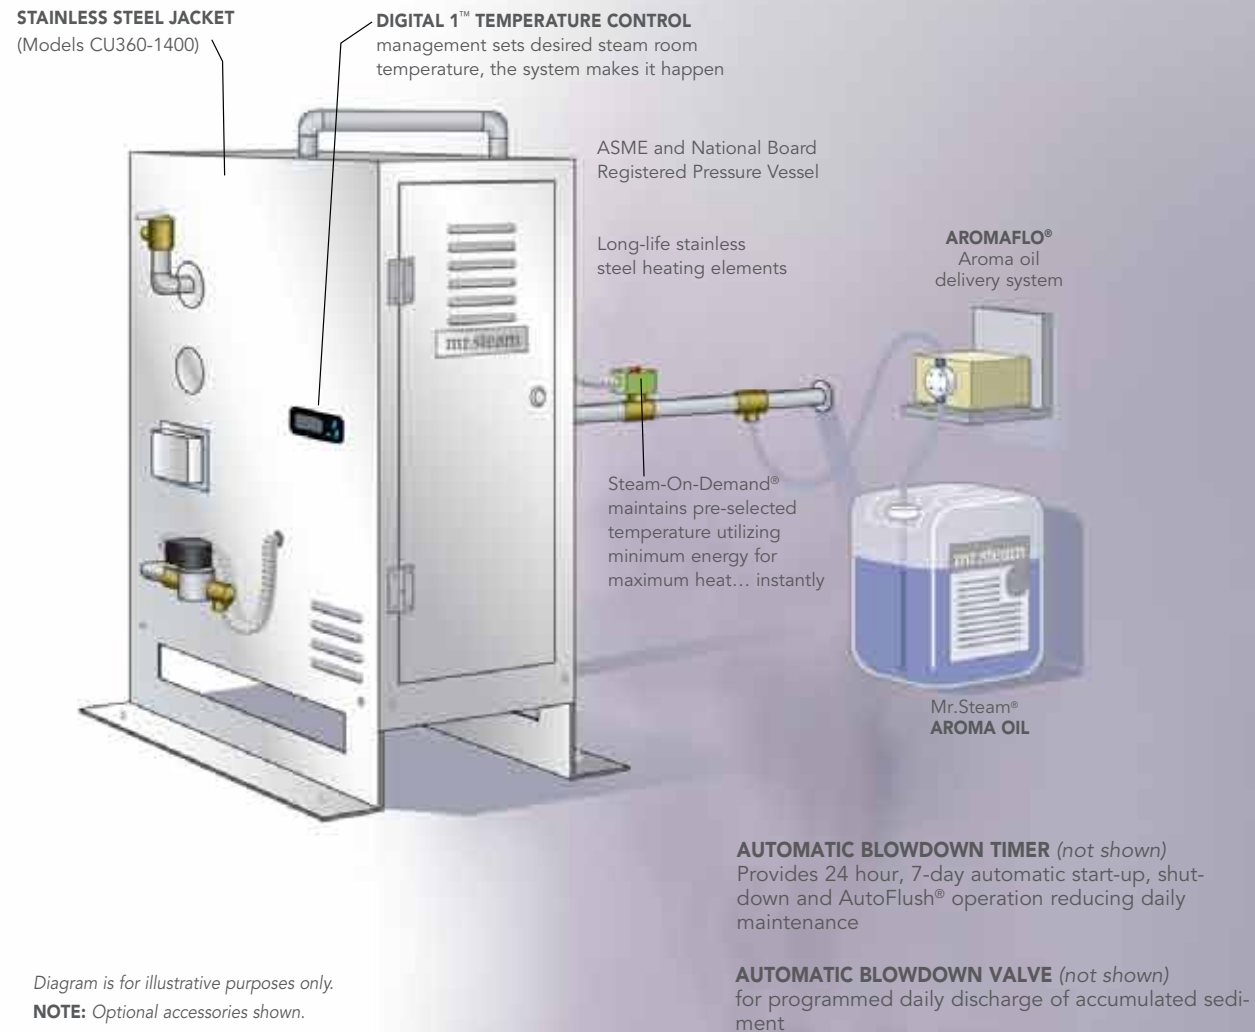

Commercial Steam Generators Stainless Steel CU Series for Hotels, Resorts, Spas & Clubs

Unwind and Relax

IMPORTANT: When specifying a CU Commercial Steam Generator the following is strongly recommended for best performance and user satisfaction.

1. One CU steambath generator should service no more than two (2) steam rooms, each relatively similar in size and construction.
2. If two (2) steam rooms are serviced by one (1) CU generator, the combined resultant room volume of the two rooms should not exceed 1400 cubic feet (39.6 cubic meters).
3. Each room must be operated with the appropriate Digital 1 Temperature Control System.
4. In all installations, the purchaser and/or owner/operator must consult with a designer, architect, and or consultant to assure the proper specification of the steambath generator and required optional operating equipment.

Mr. Steam makes it easy to determine which commercial system is right for your location.

Choose a CU Commercial Steam System if...

- Steamroom will be in operation more than 6 hours a day
- Steamroom is designed to accommodate 3 or more steam bathers at a time

For more detailed product information, visit mrsteam.com for the Mr. Steam Commercial Installation, Operation and Maintenance Manual PUR 100376.