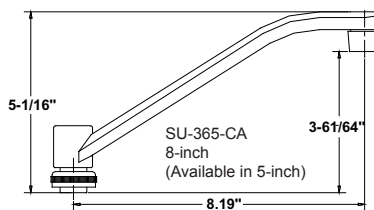

- A6 - Suffix
  8-inch Brass D-Spout

H - Suffix replaces A for hose end