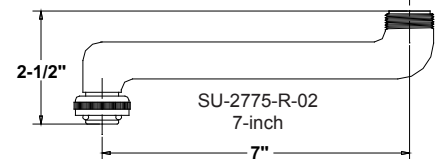

Cast Brass Spout
Extension
Accessory