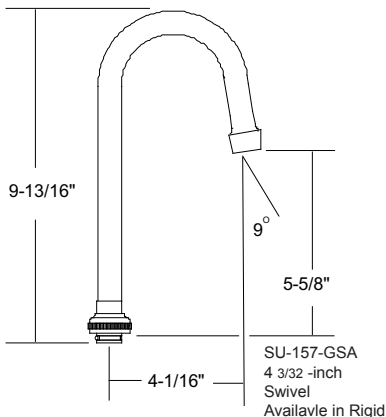

The 4-inch center topmounted bar/laundry faucet has a cast brass body that is copper, nickel and chrome plated. The stems are all brass, with a double O-Ring seal and rubber seat washer (for compression stems) or ceramic sealing discs (for ceramic units). The canopy handles are zinc die cast with a chrome plated finish. The 6-inch swivel spout is brass with a chrome plated finish and is fitted with a water saving aerator that limits the flow rate. The O-Rings and seals are rubber.

www.CentralBrass.com

MODEL NOS.
0084-A 80084-A
SINK FIXTURE

Suffix Options
& Accessories

Handle variations available

ELS - Suffix
Wrist 4-inch
EL - Suffix
Elbow 6-inch

G-4147 (4-inch)
G-4149 (6-inch)

Drinking water products tested and certified by NSF International to ANSI/NSF Standard 61, Section 9. Each product required to meet the standard proudly exhibits the NSF logo.

H - Suffix replaces A for hose end

- A6 - Suffix
8-inch Brass D-Spout

H - Suffix replaces A for hose end

- A8 - Suffix
7 1/4-inch High-Rise Swivel Spout

- GSA - Suffix
4 3/32 Swivel Gooseneck Spout
- GRA - Suffix
4 3/32 Rigid Gooseneck Spout

- KSA - Suffix
5 1/2 Swivel Gooseneck Spout
- KRA - Suffix
5 1/2 Rigid Gooseneck Spout

Cast Brass Spout
Extension
Accessory

Wall Mount
Spout Adaptor
Accessory

G-1748-88W