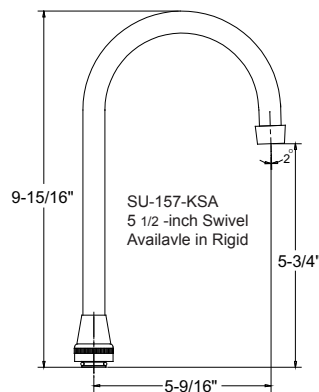

The 4-inch center topmounted bar/laundry faucet has a cast brass body that is copper, nickel and chrome plated. The stems are all brass, with a double O-Ring seal and rubber seat washer (for compression stems) or ceramic sealing discs (for ceramic units). The canopy handles are zinc die cast with a chrome plated finish. The 6-inch swivel spout is brass with a chrome plated finish and is fitted with a water saving aerator that limits the flow rate. The O-Rings and seals are rubber.

www.CentralBrass.com

MODEL NOS.
0084-A 80084-A
SINK FIXTURE

Suffix Options
& Accessories

Handle variations available

ELS - Suffix
Wrist 4-inch
EL - Suffix
Elbow 6-inch

G-4147 (4-inch)
G-4149 (6-inch)

Drinking water products tested and certified by NSF International to ANSI/NSF Standard 61, Section 9. Each product required to meet the standard proudly exhibits the NSF logo.

H - Suffix replaces A for hose end

- A6 - Suffix
8-inch Brass D-Spout

H - Suffix replaces A for hose end

- A8 - Suffix
7 1/4-inch High-Rise Swivel Spout

- GSA - Suffix
4 3/32 Swivel Gooseneck Spout
- GRA - Suffix
4 3/32 Rigid Gooseneck Spout

- KSA - Suffix
5 1/2 Swivel Gooseneck Spout
- KRA - Suffix
5 1/2 Rigid Gooseneck Spout

Cast Brass Spout
Extension
Accessory

Wall Mount
Spout Adaptor
Accessory

G-1748-88W