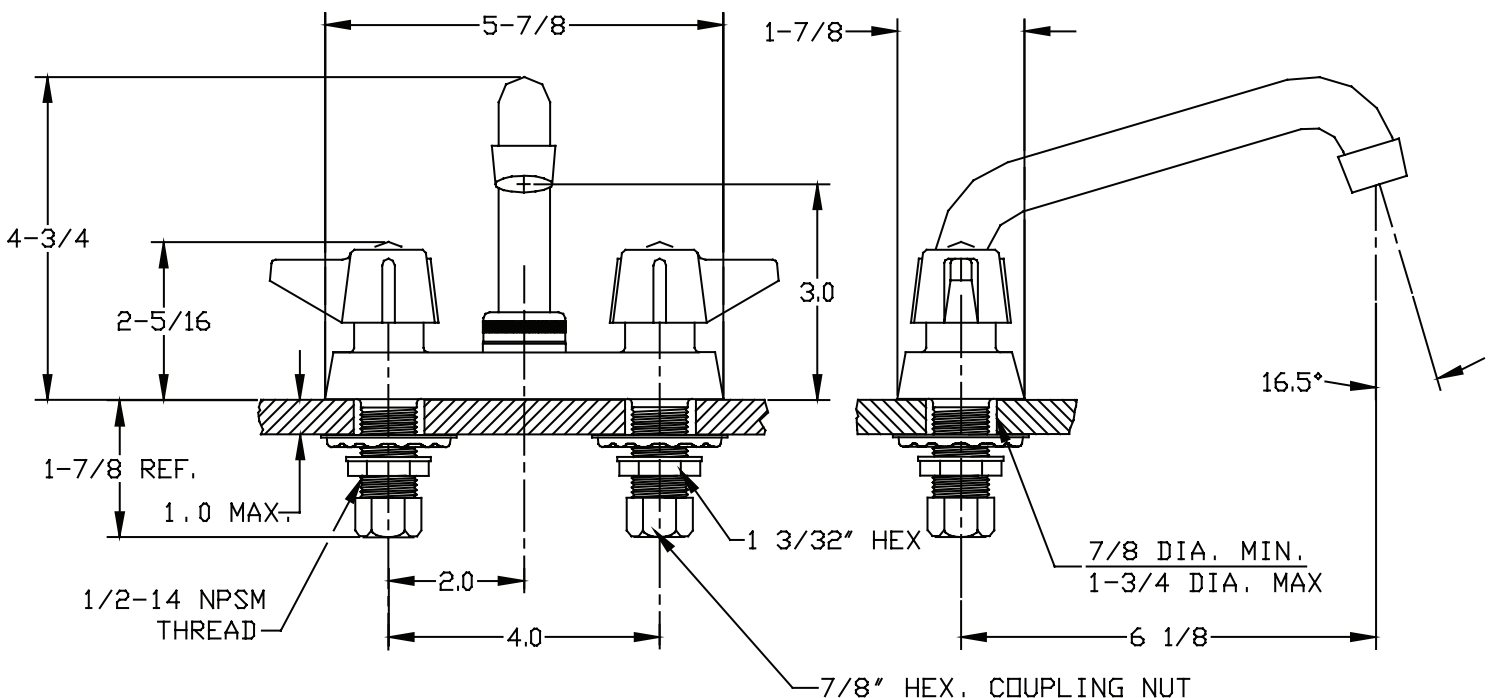

Central Brass

C O M P A N Y

Brecksville, Ohio 44141

Phone: (216) 883-0220 Fax: (440) 526-5745

www.CentralBrass.com

MODEL NOS.
0084-A 80084-A
BAR/LAUNDRY FAUCET

O-Ring Compression 1/4-Turn Compression Ceramic Units
0084-A **0084-A-Q** **80084-A**

The 4-inch center topmounted bar/laundry faucet has a cast brass body that is copper, nickel and chrome plated. The stems are all brass, with a double O-Ring seal and rubber seat washer (for compression stems) or ceramic sealing discs (for ceramic units). The canopy handles are zinc die cast with a chrome plated finish. The 6-inch swivel spout is brass with a chrome plated finish and is fitted with a water saving aerator that limits the flow rate. The O-Rings and seals are rubber.

Flow Rate: 2.0 GPM @ 60 psi
ADA Compliant and Meets ASME A112.18.1M
Certified by IAPMO R&T to NSF/ANSI 61

Installation Drawing

Central Brass

C O M P A N Y

Brecksville, Ohio 44141

Phone: (216) 883-0220 Fax: (440) 526-5745

www.CentralBrass.com

MODEL NOS.
0084-A 80084-A
SINK FIXTURE

Suffix Options
& Accessories

Handle variations available

ELS - Suffix
Wrist 4-inch
EL - Suffix
Elbow 6-inch

G-4147 (4-inch)
G-4149 (6-inch)

Drinking water products tested and certified by NSF International to ANSI/NSF Standard 61, Section 9. Each product required to meet the standard proudly exhibits the NSF logo.