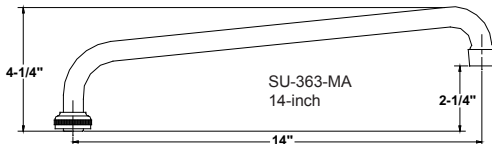

Central Brass

C O M P A N Y

Brecksville, Ohio 44141

Phone: (216) 883-0220 Fax: (440) 526-5745

www.CentralBrass.com

MODEL NOS.
0084-A 80084-A
SINK FIXTURE

Suffix Options
& Accessories

Handle variations available

ELS - Suffix
Wrist 4-inch
EL - Suffix
Elbow 6-inch

Drinking water products tested and certified by NSF International to ANSI/NSF Standard 61, Section 9. Each product required to meet the standard proudly exhibits the NSF logo.

Faucets with lever, wrist or elbow handles with compression or ceramic stem cartridges are ADA compliant.

Spout variations available

- A1 - Suffix
  8-inch Brass Tube Spout
- A2 - Suffix
  10-inch Brass Tube Spout
- A3 - Suffix
  12-inch Brass Tube Spout
- A4 - Suffix
  14-inch Brass Tube Spout

H - Suffix replaces A for hose end