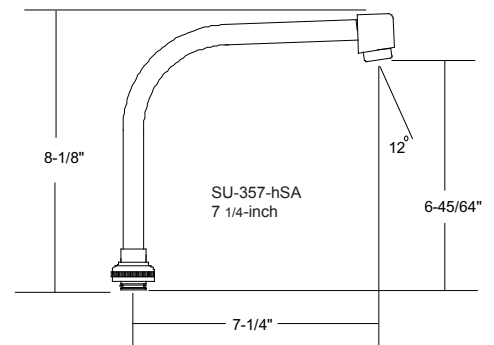

The 4-inch center topmounted bar/laundry faucet has a cast brass body that is copper, nickel and chrome plated. The stems are all brass, with a double O-Ring seal and rubber seat washer (for compression stems) or ceramic sealing discs (for ceramic units). The canopy handles are zinc die cast with a chrome plated finish. The 6-inch swivel spout is brass with a chrome plated finish and is fitted with a water saving aerator that limits the flow rate. The O-Rings and seals are rubber.

www.CentralBrass.com

MODEL NOS.
0084-A 80084-A
SINK FIXTURE

Suffix Options
& Accessories

Handle variations available

ELS - Suffix
Wrist 4-inch
EL - Suffix
Elbow 6-inch

G-4147 (4-inch)
G-4149 (6-inch)

Drinking water products tested and certified by NSF International to ANSI/NSF Standard 61, Section 9. Each product required to meet the standard proudly exhibits the NSF logo.

H - Suffix replaces A for hose end

- A6 - Suffix
8-inch Brass D-Spout

H - Suffix replaces A for hose end

- A8 - Suffix
7 1/4-inch High-Rise Swivel Spout

- GSA - Suffix
4 3/32 Swivel Gooseneck Spout
- GRA - Suffix
4 3/32 Rigid Gooseneck Spout