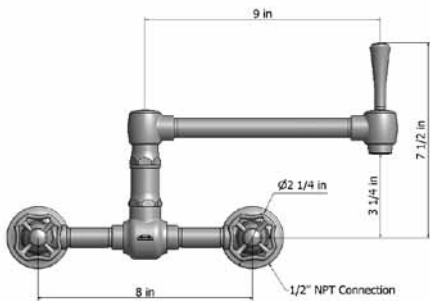

ARTICULATED SINGLE SWIVEL SPOUT

ITEM	SPECIFICS	BRUSHED STAINLESS	POLISHED STAINLESS
1017-*-***	9" Single Articulated Spout	$1635.00	$1795.00

- 9" Reach single articulated swivel spout
- Perfect for standard or prep sinks
- Handle on spout allows for easy movement
- Lifetime quarter turn ceramic cartridge
- Old fashioned wall mount design for country style kitchens

Handle Options

X= metal wheel   M= metal lever   W=white ceramic lever   B=black ceramic lever

BSS= Brushed Stainless Steel

PSS= Polished Stainless Steel