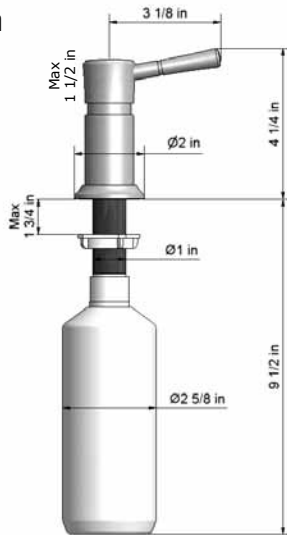

SOAP & LOTION DISPENSER, AERATORS & HANDLES

SOLID STAINLESS STEEL

SOAP & LOTION DISPENSER

New Design

ITEM	SPECIFICS	BRUSHED STAINLESS	POLISHED STAINLESS
1050-***	Soap & Lotion Dispenser	$235.00	$260.00

- 3 1/8" Spout
- All stainless steel construction
- Removable spray head
- 8 oz plastic reservoir
- Thread design allows for installation in sinks and counters up to 1 1/2" thick

METAL WHEEL

ITEM	SPECIFICS	BRUSHED STAINLESS	POLISHED STAINLESS
1007-X-***	Metal Wheel Each	$120.00	$132.00

- For all faucets **except** single lever

METAL LEVER

ITEM	SPECIFICS	BRUSHED STAINLESS	POLISHED STAINLESS
1007-M-***	Metal Lever Each	$120.00	$132.00

- For all faucets **except** single lever

WHITE CERAMIC LEVER

ITEM	SPECIFICS	BRUSHED STAINLESS	POLISHED STAINLESS
1007-W-***	White Ceramic Lever Each	$120.00	$132.00

- For all faucets **except** single lever

BLACK CERAMIC LEVER

ITEM	SPECIFICS	BRUSHED STAINLESS	POLISHED STAINLESS
1007-B-***	Black Ceramic Lever Each	$120.00	$132.00

- For all faucets **except** single lever