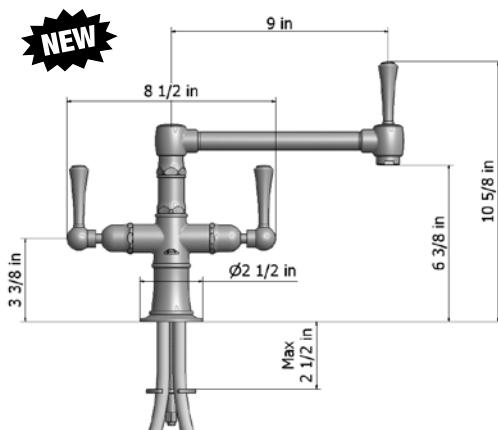

ARTICULATED SINGLE SWIVEL SPOUT

ITEM	SPECIFICS	BRUSHED STAINLESS	POLISHED STAINLESS
1027-*-***	9" Single Articulated Spout	$1410.00	$1550.00

- 9" Reach single articulated swivel spout
- Perfect for standard or prep sinks
- Handle on spout allows for easy movement
- Lifetime quarter turn ceramic cartridge
- Requires standard 1 3/8"-1 5/8" faucet hole drilling
- Single hole design allows for multiple choices of placement on sink or counter

Handle Options

X= metal wheel   M= metal lever   W=white ceramic lever   B=black ceramic lever

BSS= Brushed Stainless Steel

PSS= Polished Stainless Steel