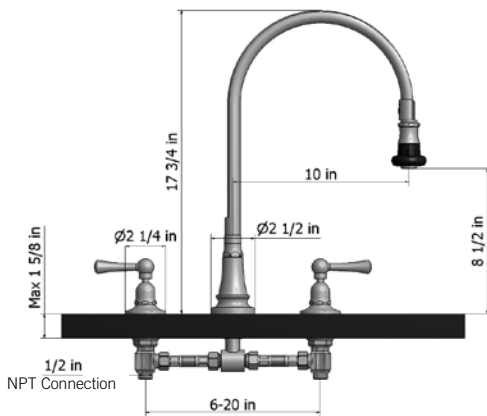

ARTICULATED DUAL SWIVEL SPOUT

ITEM	SPECIFICS	BRUSHED STAINLESS	POLISHED STAINLESS
1020-*-***	18" Dual Articulated Spout	\$1450.00	\$1595.00

- 18" Reach double articulated swivel spout
- Perfect for large farm style sinks
- Handle on spout allows for easy movement
- Lifetime quarter turn ceramic cartridge
- Requires standard 1 3/8"-1 5/8" faucet hole drilling
- Single hole design allows for multiple choices of placement on sink or counter

ARTICULATED SINGLE SWIVEL SPOUT

ITEM	SPECIFICS	BRUSHED STAINLESS	POLISHED STAINLESS
1027-*-***	9" Single Articulated Spout	\$1410.00	\$1550.00

- 9" Reach single articulated swivel spout
- Perfect for standard or prep sinks
- Handle on spout allows for easy movement
- Lifetime quarter turn ceramic cartridge
- Requires standard 1 3/8"-1 5/8" faucet hole drilling
- Single hole design allows for multiple choices of placement on sink or counter

Handle Options

X= metal wheel M= metal lever W=white ceramic lever B=black ceramic lever

BSS= Brushed Stainless Steel

PSS= Polished Stainless Steel

THREE HOLE MIXER SET SOLID STAINLESS STEEL

PULL-OFF SPRAY WITH 10" SWIVEL SPOUT

ITEM	SPECIFICS	BRUSHED STAINLESS	POLISHED STAINLESS
1032-*-***	10" Pull Off Spray	\$1450.00	\$1595.00

- 10" Pull-off spray swivel spout
- Patented pull off spray design
- Push/pull spray head diverts from stream to spray
- Silicone nozzles for easy cleaning
- Plastic coated stainless steel hose for easy cleaning
- Built in air gap
- Lifetime quarter turn ceramic cartridge
- Requires standard 1 3/8"-1 5/8" faucet hole drilling
- Widespread deck mount