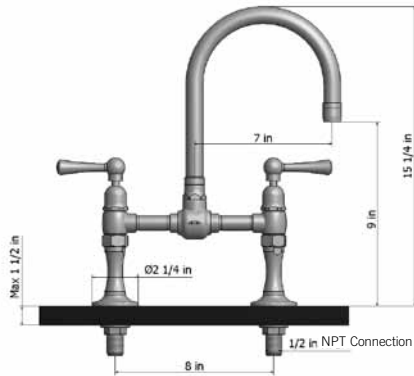

10" SWIVEL SPOUT

ITEM	SPECIFICS	BRUSHED STAINLESS	POLISHED STAINLESS
1014-*-***	10" Swivel Spout	\$1295.00	\$1425.00

- 10" Swivel spout
- Deck mounted
- Lifetime quarter turn ceramic cartridge
- Requires standard 1 3/8"-1 5/8" faucet hole drilling

Handle Options

X= metal wheel M= metal lever W=white ceramic lever B=black ceramic lever

BSS= Brushed Stainless Steel

PSS= Polished Stainless Steel

DECK MOUNTED BRIDGE MIXERS

SOLID STAINLESS STEEL

7" SWIVEL BAR FAUCET SPOUT

ITEM	SPECIFICS	BRUSHED STAINLESS	POLISHED STAINLESS
1018-*-***	7" Swivel Spout	\$1235.00	\$1360.00

- 7" Swivel spout
- Deck mounted
- Perfect addition for bar or pantry sinks
- Lifetime quarter turn ceramic cartridge
- Requires standard 1 3/8"-1 5/8" faucet hole drilling

ARTICULATED DUAL SWIVEL SPOUT

ITEM	SPECIFICS	BRUSHED STAINLESS	POLISHED STAINLESS
1013-*-***	18" Dual Articulated Spout	\$1675.00	\$1840.00

- 18" Reach double articulated swivel spout
- Perfect for large farm style sinks
- Handle on spout allows for easy movement
- Lifetime quarter turn ceramic cartridge
- Requires standard 1 3/8"-1 5/8" faucet hole drilling