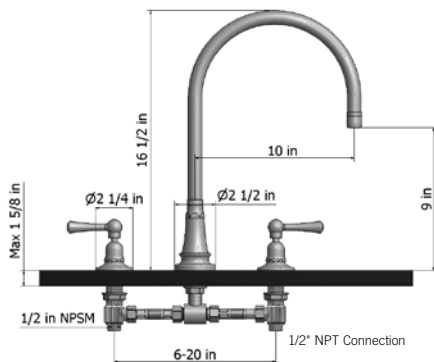

ARTICULATED SINGLE SWIVEL SPOUT

ITEM	SPECIFICS	BRUSHED STAINLESS	POLISHED STAINLESS
1027-*-***	9" Single Articulated Spout	\$1410.00	\$1550.00

- 9" Reach single articulated swivel spout
- Perfect for standard or prep sinks
- Handle on spout allows for easy movement
- Lifetime quarter turn ceramic cartridge
- Requires standard 1 3/8"-1 5/8" faucet hole drilling
- Single hole design allows for multiple choices of placement on sink or counter

ITEM	SPECIFICS	BRUSHED STAINLESS	POLISHED STAINLESS
1032-*-***	10" Pull Off Spray	\$1450.00	\$1595.00

- 10" Pull-off spray swivel spout
- Patented pull off spray design
- Push/pull spray head diverts from stream to spray
- Silicone nozzles for easy cleaning
- Plastic coated stainless steel hose for easy cleaning
- Built in air gap
- Lifetime quarter turn ceramic cartridge
- Requires standard 1 3/8"-1 5/8" faucet hole drilling
- Widespread deck mount

PULL-OFF SPRAY WITH 8" SWIVEL SPOUT

ITEM	SPECIFICS	BRUSHED STAINLESS	POLISHED STAINLESS
1232-*-***	8" Pull Off Spray	\$1450.00	\$1595.00

- 8" Pull-off spray swivel spout
- Patented pull off spray design
- Push/pull spray head diverts from stream to spray
- Silicone nozzles for easy cleaning
- Plastic coated stainless steel hose for easy cleaning
- Built in air gap
- Lifetime quarter turn ceramic cartridge
- Requires standard 1 3/8"-1 5/8" faucet hole drilling
- Widespread deck mount

10" SWIVEL SPOUT

ITEM	SPECIFICS	BRUSHED STAINLESS	POLISHED STAINLESS
1031-*-***	10" Swivel Spout	\$1085.00	\$1195.00

- 10" Swivel spout
- Deck mounted
- Lifetime quarter turn ceramic cartridge
- Requires standard 1 3/8"-1 5/8" faucet hole drilling
- Widespread deck mount