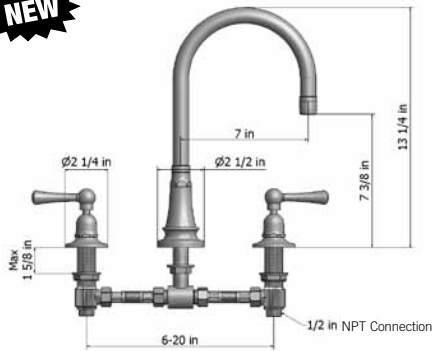

10" SWIVEL SPOUT

ITEM	SPECIFICS	BRUSHED STAINLESS	POLISHED STAINLESS
1031-*-***	10" Swivel Spout	\$1085.00	\$1195.00

- 10" Swivel spout
- Deck mounted
- Lifetime quarter turn ceramic cartridge
- Requires standard 1 3/8"-1 5/8" faucet hole drilling
- Widespread deck mount

Handle Options

X= metal wheel M= metal lever W=white ceramic lever B=black ceramic lever

BSS= Brushed Stainless Steel

PSS= Polished Stainless Steel

THREE HOLE MIXER SET SOLID STAINLESS STEEL

7" SWIVEL BAR FAUCET SPOUT

NEW

ITEM	SPECIFICS	BRUSHED STAINLESS	POLISHED STAINLESS
1033-*-***	7" Swivel Spout	\$1025.00	\$1125.00

- 7" Swivel spout
- Deck mounted
- Lifetime quarter turn ceramic cartridge
- Requires standard 1 3/8"-1 5/8" faucet hole drilling
- Widespread deck mount

ARTICULATED DUAL SWIVEL SPOUT

ITEM	SPECIFICS	BRUSHED STAINLESS	POLISHED STAINLESS
1030-*-***	18" Dual Articulated Spout	\$1450.00	\$1595.00

- 18" Reach double articulated swivel spout
- Perfect for large farm style sinks
- Handle on spout allows for easy movement
- Lifetime quarter turn ceramic cartridge
- Requires standard 1 3/8"-1 5/8" faucet hole drilling
- Widespread deck mount