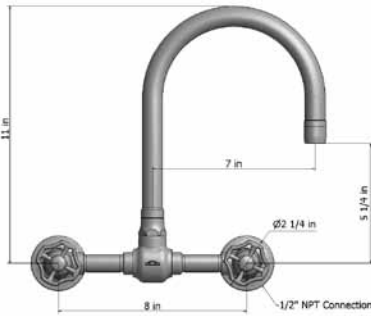

Handle Options

X= metal wheel M= metal lever W=white ceramic lever B=black ceramic lever

BSS= Brushed Stainless Steel

PSS= Polished Stainless Steel

WALL MOUNTED BRIDGE MIXERS

SOLID STAINLESS STEEL

7" SWIVEL BAR FAUCET SPOUT

ITEM	SPECIFICS	BRUSHED STAINLESS	POLISHED STAINLESS
1016-*-***	7" Swivel Spout	\$1235.00	\$1360.00

- 7" Swivel spout
- Lifetime quarter turn ceramic cartridge
- Perfect addition for bar or pantry sinks
- Old fashioned wall mount design for country style kitchens

ARTICULATED DUAL SWIVEL SPOUT

ITEM	SPECIFICS	BRUSHED STAINLESS	POLISHED STAINLESS
1010-*-***	18" Dual Articulated Spout	\$1675.00	\$1840.00

- 18" Reach double articulated swivel spout
- Perfect for large farm style sinks
- Handle on spout allows for easy movement
- Lifetime quarter turn ceramic cartridge
- Old fashioned wall mount design for country style kitchens