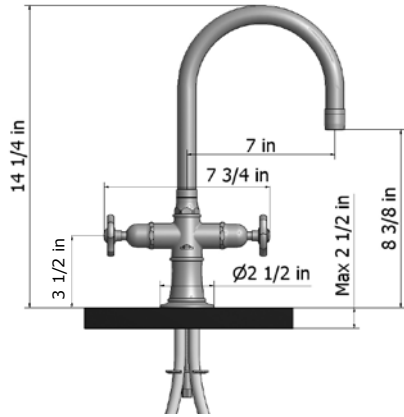

10" SWIVEL SPOUT

ITEM	SPECIFICS	BRUSHED STAINLESS	POLISHED STAINLESS
1021-*-***	10" Swivel Spout	\$1085.00	\$1195.00

- 10" Swivel spout
- Deck mounted
- Lifetime quarter turn ceramic cartridge
- Requires standard 1 3/8"-1 5/8" faucet hole drilling
- Single hole design allows for multiple choices of placement on sink or counter

Handle Options

X= metal wheel M= metal lever W=white ceramic lever B=black ceramic lever

MONO BLOCK MIXER SOLID STAINLESS STEEL

7" SWIVEL BAR FAUCET SPOUT

ITEM	SPECIFICS	BRUSHED STAINLESS	POLISHED STAINLESS
1041-*-***	7" Swivel Spout	\$1025.00	\$1125.00

- 7" Swivel spout
- Deck mounted
- Perfect addition for bar or pantry sinks
- Lifetime quarter turn ceramic cartridge
- Requires standard 1 3/8"-1 5/8" faucet hole drilling
- Single hole design allows for multiple choices of placement on sink or counter

ARTICULATED DUAL SWIVEL SPOUT

ITEM	SPECIFICS	BRUSHED STAINLESS	POLISHED STAINLESS
1020-*-***	18" Dual Articulated Spout	\$1450.00	\$1595.00

- 18" Reach double articulated swivel spout
- Perfect for large farm style sinks
- Handle on spout allows for easy movement
- Lifetime quarter turn ceramic cartridge
- Requires standard 1 3/8"-1 5/8" faucet hole drilling
- Single hole design allows for multiple choices of placement on sink or counter