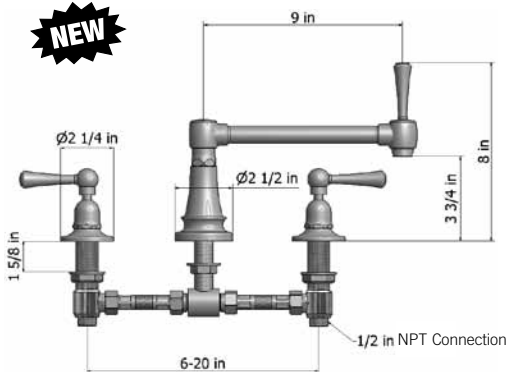

NEW

ITEM	SPECIFICS	BRUSHED STAINLESS	POLISHED STAINLESS
1033-*-***	7" Swivel Spout	\$1025.00	\$1125.00

- 7" Swivel spout
- Deck mounted
- Lifetime quarter turn ceramic cartridge
- Requires standard 1 3/8"-1 5/8" faucet hole drilling
- Widespread deck mount

ARTICULATED DUAL SWIVEL SPOUT

ITEM	SPECIFICS	BRUSHED STAINLESS	POLISHED STAINLESS
1030-*-***	18" Dual Articulated Spout	\$1450.00	\$1595.00

- 18" Reach double articulated swivel spout
- Perfect for large farm style sinks
- Handle on spout allows for easy movement
- Lifetime quarter turn ceramic cartridge
- Requires standard 1 3/8"-1 5/8" faucet hole drilling
- Widespread deck mount

ARTICULATED SINGLE SWIVEL SPOUT

NEW

ITEM	SPECIFICS	BRUSHED STAINLESS	POLISHED STAINLESS
1037-*-***	9" Single Articulated Spout	\$1410.00	\$1550.00

- 9" Reach single articulated swivel spout
- Perfect for standard or prep sinks
- Handle on spout allows for easy movement
- Lifetime quarter turn ceramic cartridge
- Requires standard 1 3/8"-1 5/8" faucet hole drilling
- Widespread deck mount