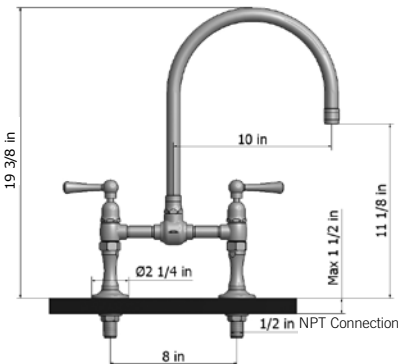

B=black ceramic lever

BSS= Brushed Stainless Steel
*Formerly BSS= 52

PSS= Polished Stainless Steel
*Formerly PSS= 60

1. Choose your desired product. (Item Number)
2. Specify your desired handle. For example, to order the pot filler pictured above with the metal lever, it becomes 1003-M .
3. Specify your finish. For example, to order the pot filler pictured above with the metal lever in Brushed Stainless Steel, it becomes 1003-M-BSS.

DECK MOUNTED BRIDGE MIXERS

SOLID STAINLESS STEEL

PULL-OFF SPRAY WITH 10" SWIVEL SPOUT

ITEM	SPECIFICS	BRUSHED STAINLESS	POLISHED STAINLESS
1015-*-***	10" Pull-off spray	\$1675.00	\$1840.00

- 10" Pull-off spray swivel spout
- Patented pull off spray design
- Push/pull spray head diverts from stream to spray
- Silicone nozzles for easy cleaning
- Plastic coated stainless steel hose for easy cleaning
- Built in air gap
- Lifetime quarter turn ceramic cartridge
- Requires standard 1 3/8"-1 5/8" faucet hole drilling

PULL-OFF SPRAY WITH 8" SWIVEL SPOUT

ITEM	SPECIFICS	BRUSHED STAINLESS	POLISHED STAINLESS
1215-*-***	8" Pull-off spray	\$1675.00	\$1840.00

- 8" Pull-off spray swivel spout
- Patented pull off spray design
- Push/pull spray head diverts from stream to spray
- Silicone nozzles for easy cleaning
- Plastic coated stainless steel hose for easy cleaning
- Built in air gap
- Lifetime quarter turn ceramic cartridge
- Requires standard 1 3/8"-1 5/8" faucet hole drilling

10" SWIVEL SPOUT

ITEM	SPECIFICS	BRUSHED STAINLESS	POLISHED STAINLESS
1014-*-***	10" Swivel Spout	\$1295.00	\$1425.00

- 10" Swivel spout
- Deck mounted
- Lifetime quarter turn ceramic cartridge
- Requires standard 1 3/8"-1 5/8" faucet hole drilling