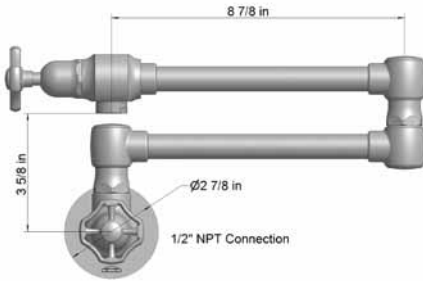

ARTICULATED DUAL SWIVEL SPOUT

ITEM	SPECIFICS	BRUSHED STAINLESS	POLISHED STAINLESS
1030-*-***	18" Dual Articulated Spout	\$1450.00	\$1595.00

- 18" Reach double articulated swivel spout
- Perfect for large farm style sinks
- Handle on spout allows for easy movement
- Lifetime quarter turn ceramic cartridge
- Requires standard 1 3/8"-1 5/8" faucet hole drilling
- Widespread deck mount

ARTICULATED SINGLE SWIVEL SPOUT

NEW

ITEM	SPECIFICS	BRUSHED STAINLESS	POLISHED STAINLESS
1037-*-***	9" Single Articulated Spout	\$1410.00	\$1550.00

- 9" Reach single articulated swivel spout
- Perfect for standard or prep sinks
- Handle on spout allows for easy movement
- Lifetime quarter turn ceramic cartridge
- Requires standard 1 3/8"-1 5/8" faucet hole drilling
- Widespread deck mount

Handle Options

X= metal wheel M= metal lever W=white ceramic lever B=black ceramic lever

BSS= Brushed Stainless Steel

PSS= Polished Stainless Steel

WALL AND DECK MOUNTED POT FILLERS

SOLID STAINLESS STEEL

WALL MOUNTED POT FILLER