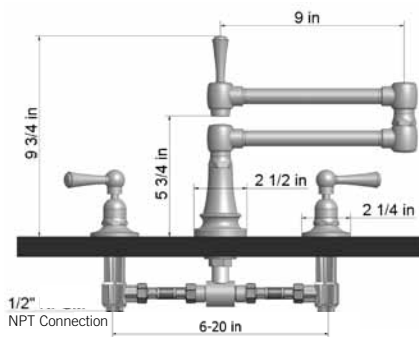

10" SWIVEL SPOUT

ITEM	SPECIFICS	BRUSHED STAINLESS	POLISHED STAINLESS
1031-*-***	10" Swivel Spout	\$1085.00	\$1195.00

- 10" Swivel spout
- Deck mounted
- Lifetime quarter turn ceramic cartridge
- Requires standard 1 3/8"-1 5/8" faucet hole drilling
- Widespread deck mount

Handle Options

X= metal wheel M= metal lever W=white ceramic lever B=black ceramic lever

BSS= Brushed Stainless Steel

PSS= Polished Stainless Steel

THREE HOLE MIXER SET SOLID STAINLESS STEEL

7" SWIVEL BAR FAUCET SPOUT

NEW

ITEM	SPECIFICS	BRUSHED STAINLESS	POLISHED STAINLESS
1033-*-***	7" Swivel Spout	\$1025.00	\$1125.00

- 7" Swivel spout
- Deck mounted
- Lifetime quarter turn ceramic cartridge
- Requires standard 1 3/8"-1 5/8" faucet hole drilling
- Widespread deck mount

ARTICULATED DUAL SWIVEL SPOUT

ITEM	SPECIFICS	BRUSHED STAINLESS	POLISHED STAINLESS
1030-*-***	18" Dual Articulated Spout	\$1450.00	\$1595.00

- 18" Reach double articulated swivel spout
- Perfect for large farm style sinks
- Handle on spout allows for easy movement
- Lifetime quarter turn ceramic cartridge
- Requires standard 1 3/8"-1 5/8" faucet hole drilling
- Widespread deck mount