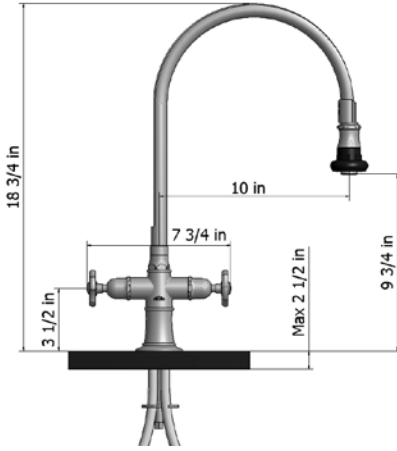

MONO BLOCK MIXER

SOLID STAINLESS STEEL

PULL-OFF SPRAY WITH 10" SWIVEL SPOUT

ITEM	SPECIFICS	BRUSHED STAINLESS	POLISHED STAINLESS
1022-*-***	10" Pull Off Spray	$1450.00	$1595.00

- 10" Pull-off spray swivel spout
- Patented pull off spray design
- Push/pull spray head diverts from stream to spray
- Silicone nozzles for easy cleaning
- Plastic coated stainless steel hose for easy cleaning
- Built in air gap
- Lifetime quarter turn ceramic cartridge
- Requires standard 1 3/8"-1 5/8" faucet hole drilling
- Single hole design allows for multiple choices of placement on sink or counter

PULL-OFF SPRAY WITH 8" SWIVEL SPOUT