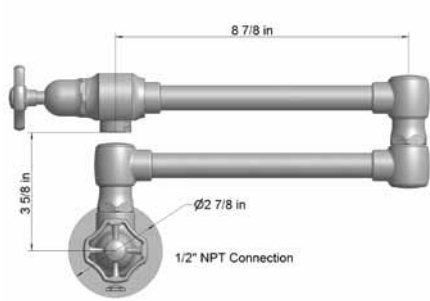

ITEM	SPECIFICS	BRUSHED STAINLESS	POLISHED STAINLESS
1003-*_***	Wall Mount	$1075.00	$1185.00

Handle Options

X= metal wheel

M= metal lever

W=white ceramic lever

B=black ceramic lever

BSS= Brushed Stainless Steel
*Formerly BSS= 52

PSS= Polished Stainless Steel
*Formerly PSS= 60

1. Choose your desired product. (Item Number)
2. Specify your desired handle. For example, to order the pot filler pictured above with the metal lever, it becomes 1003-M .
3. Specify your finish. For example, to order the pot filler pictured above with the metal lever in Brushed Stainless Steel, it becomes 1003-M-BSS.