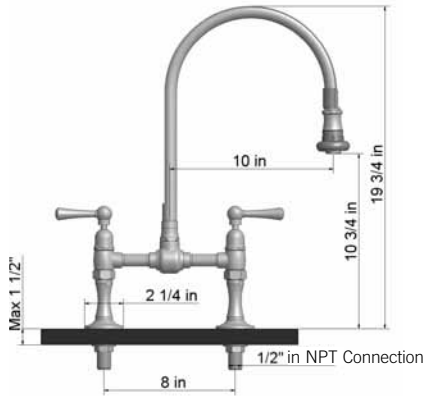

B=black ceramic lever

BSS= Brushed Stainless Steel
*Formerly BSS= 52

PSS= Polished Stainless Steel
*Formerly PSS= 60

1. Choose your desired product. (Item Number)
2. Specify your desired handle. For example, to order the pot filler pictured above with the metal lever, it becomes 1003-M .
3. Specify your finish. For example, to order the pot filler pictured above with the metal lever in Brushed Stainless Steel, it becomes 1003-M-BSS.

DECK MOUNTED BRIDGE MIXERS

SOLID STAINLESS STEEL

PULL-OFF SPRAY WITH 10" SWIVEL SPOUT

ITEM	SPECIFICS	BRUSHED STAINLESS	POLISHED STAINLESS
1015-*-***	10" Pull-off spray	\$1675.00	\$1840.00

- 10" Pull-off spray swivel spout
- Patented pull off spray design
- Push/pull spray head diverts from stream to spray
- Silicone nozzles for easy cleaning
- Plastic coated stainless steel hose for easy cleaning
- Built in air gap
- Lifetime quarter turn ceramic cartridge
- Requires standard 1 3/8"-1 5/8" faucet hole drilling