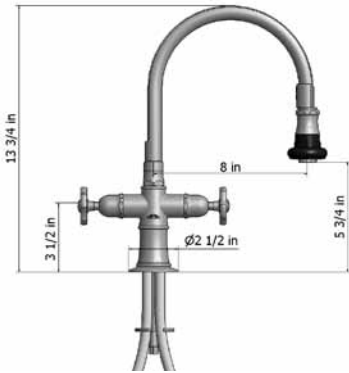

ITEM	SPECIFICS	BRUSHED STAINLESS	POLISHED STAINLESS
1222-*-***	8" Pull Off Spray	$1450.00	$1595.00

- 8" Pull-off spray swivel spout
- Patented pull off spray design
- Push/pull spray head diverts from stream to spray
- Silicone nozzles for easy cleaning
- Plastic coated stainless steel hose for easy cleaning
- Built in air gap
- Lifetime quarter turn ceramic cartridge
- Requires standard 1 3/8"-1 5/8" faucet hole drilling
- Single hole design allows for multiple choices of placement on sink or counter