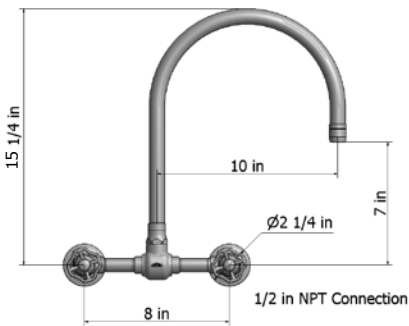

10" SWIVEL SPOUT

ITEM	SPECIFICS	BRUSHED STAINLESS	POLISHED STAINLESS
1011-*-***	10" Swivel Spout	$1295.00	$1425.00

- 10" Swivel spout
- Lifetime quarter turn ceramic cartridge
- Old fashioned wall mount design for country style kitchens

Handle Options

X= metal wheel   M= metal lever   W=white ceramic lever   B=black ceramic lever

BSS= Brushed Stainless Steel

PSS= Polished Stainless Steel