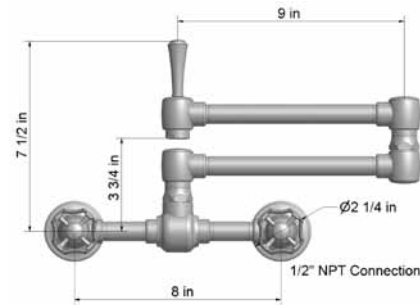

10" SWIVEL SPOUT

ITEM	SPECIFICS	BRUSHED STAINLESS	POLISHED STAINLESS
1011-*-***	10" Swivel Spout	\$1295.00	\$1425.00

- 10" Swivel spout
- Lifetime quarter turn ceramic cartridge
- Old fashioned wall mount design for country style kitchens

Handle Options

X= metal wheel M= metal lever W=white ceramic lever B=black ceramic lever

BSS= Brushed Stainless Steel

PSS= Polished Stainless Steel

WALL MOUNTED BRIDGE MIXERS

SOLID STAINLESS STEEL

7" SWIVEL BAR FAUCET SPOUT

ARTICULATED DUAL SWIVEL SPOUT

ITEM	SPECIFICS	BRUSHED STAINLESS	POLISHED STAINLESS
1010-*-***	18" Dual Articulated Spout	\$1675.00	\$1840.00

- 18" Reach double articulated swivel spout
- Perfect for large farm style sinks
- Handle on spout allows for easy movement
- Lifetime quarter turn ceramic cartridge
- Old fashioned wall mount design for country style kitchens