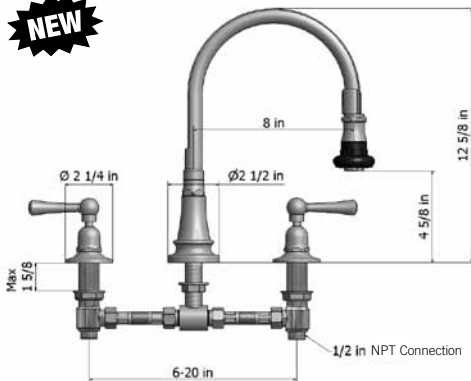

ITEM	SPECIFICS	BRUSHED STAINLESS	POLISHED STAINLESS
1232-*-***	8" Pull Off Spray	$1450.00	$1595.00

- 8" Pull-off spray swivel spout
- Patented pull off spray design
- Push/pull spray head diverts from stream to spray
- Silicone nozzles for easy cleaning
- Plastic coated stainless steel hose for easy cleaning
- Built in air gap
- Lifetime quarter turn ceramic cartridge
- Requires standard 1 3/8"-1 5/8" faucet hole drilling
- Widespread deck mount

10" SWIVEL SPOUT