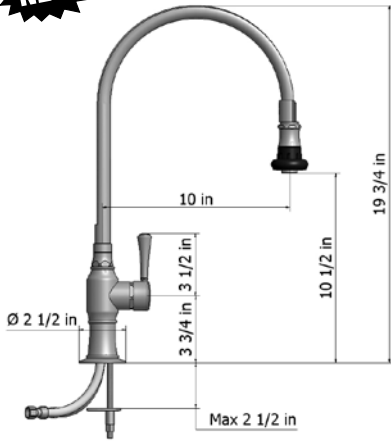

Handle Options

X= metal wheel M= metal lever W=white ceramic lever B=black ceramic lever

BSS= Brushed Stainless Steel

PSS= Polished Stainless Steel

SINGLE LEVER MIXERS

SOLID STAINLESS STEEL

PULL OFF SPRAY WITH 10" SWIVEL SPOUT

NEW

ITEM	SPECIFICS	BRUSHED STAINLESS	POLISHED STAINLESS
1072-**-***	10" Pull Off Spray	\$1795.00	\$1975.00

- 10" Pull-off spray swivel spout
- Single lever
- Single hole design allows for multiple choices of placement on sink or counter
- Patented pull off spray design
- Push/pull spray head diverts from stream to spray
- Silicone nozzles for easy cleaning
- Plastic coated stainless steel hose for easy cleaning
- Built in air gap
- Lifetime ceramic cartridge
- Requires standard 1 3/8"-1 5/8" faucet hole drilling
- **Can be installed with lever for right or left hand use**