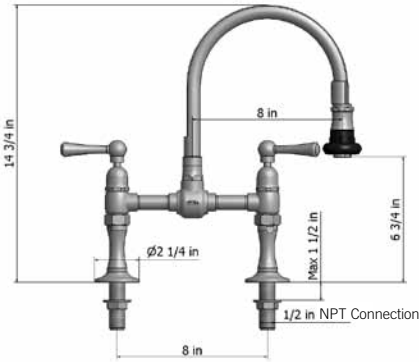

B=black ceramic lever

BSS= Brushed Stainless Steel
*Formerly BSS= 52

PSS= Polished Stainless Steel
*Formerly PSS= 60

1. Choose your desired product. (Item Number)
2. Specify your desired handle. For example, to order the pot filler pictured above with the metal lever, it becomes 1003-M .
3. Specify your finish. For example, to order the pot filler pictured above with the metal lever in Brushed Stainless Steel, it becomes 1003-M-BSS.

DECK MOUNTED BRIDGE MIXERS

SOLID STAINLESS STEEL

PULL-OFF SPRAY WITH 10" SWIVEL SPOUT

ITEM	SPECIFICS	BRUSHED STAINLESS	POLISHED STAINLESS
1015-*-***	10" Pull-off spray	\$1675.00	\$1840.00

- 10" Pull-off spray swivel spout
- Patented pull off spray design
- Push/pull spray head diverts from stream to spray
- Silicone nozzles for easy cleaning
- Plastic coated stainless steel hose for easy cleaning
- Built in air gap
- Lifetime quarter turn ceramic cartridge
- Requires standard 1 3/8"-1 5/8" faucet hole drilling

PULL-OFF SPRAY WITH 8" SWIVEL SPOUT

ITEM	SPECIFICS	BRUSHED STAINLESS	POLISHED STAINLESS
1215-*-***	8" Pull-off spray	\$1675.00	\$1840.00

- 8" Pull-off spray swivel spout
- Patented pull off spray design
- Push/pull spray head diverts from stream to spray
- Silicone nozzles for easy cleaning
- Plastic coated stainless steel hose for easy cleaning
- Built in air gap
- Lifetime quarter turn ceramic cartridge
- Requires standard 1 3/8"-1 5/8" faucet hole drilling

10" SWIVEL SPOUT

ITEM	SPECIFICS	BRUSHED STAINLESS	POLISHED STAINLESS
1014-*-***	10" Swivel Spout	\$1295.00	\$1425.00

- 10" Swivel spout
- Deck mounted
- Lifetime quarter turn ceramic cartridge
- Requires standard 1 3/8"-1 5/8" faucet hole drilling