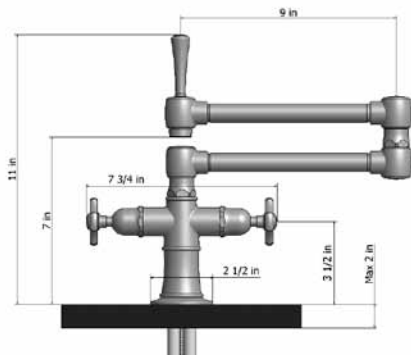

10" SWIVEL SPOUT

ITEM	SPECIFICS	BRUSHED STAINLESS	POLISHED STAINLESS
1021-*-***	10" Swivel Spout	\$1085.00	\$1195.00

- 10" Swivel spout
- Deck mounted
- Lifetime quarter turn ceramic cartridge
- Requires standard 1 3/8"-1 5/8" faucet hole drilling
- Single hole design allows for multiple choices of placement on sink or counter

Handle Options

X= metal wheel M= metal lever W=white ceramic lever B=black ceramic lever

MONO BLOCK MIXER SOLID STAINLESS STEEL

7" SWIVEL BAR FAUCET SPOUT

ITEM	SPECIFICS	BRUSHED STAINLESS	POLISHED STAINLESS
1041-*-***	7" Swivel Spout	\$1025.00	\$1125.00

- 7" Swivel spout
- Deck mounted
- Perfect addition for bar or pantry sinks
- Lifetime quarter turn ceramic cartridge
- Requires standard 1 3/8"-1 5/8" faucet hole drilling
- Single hole design allows for multiple choices of placement on sink or counter

ARTICULATED DUAL SWIVEL SPOUT

ITEM	SPECIFICS	BRUSHED STAINLESS	POLISHED STAINLESS
1020-*-***	18" Dual Articulated Spout	\$1450.00	\$1595.00

- 18" Reach double articulated swivel spout
- Perfect for large farm style sinks
- Handle on spout allows for easy movement
- Lifetime quarter turn ceramic cartridge
- Requires standard 1 3/8"-1 5/8" faucet hole drilling
- Single hole design allows for multiple choices of placement on sink or counter