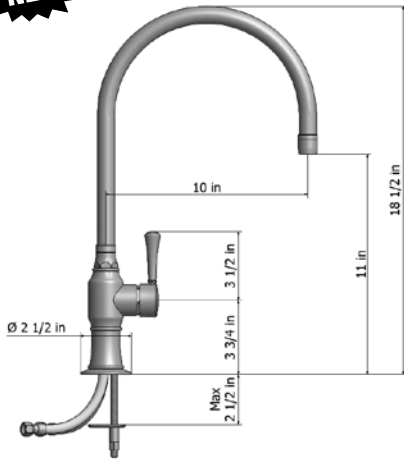

PSS= Polished Stainless Steel

SINGLE LEVER MIXERS

SOLID STAINLESS STEEL

10" SWIVEL SPOUT

NEW

ITEM	SPECIFICS	BRUSHED STAINLESS	POLISHED STAINLESS
1071-**-***	10" Swivel Spout	\$1395.00	\$1575.00

- 10" Swivel Spout
- Single Lever
- Single hole design allows for multiple choices of placement on sink or counter
- Lifetime ceramic cartridge
- Requires standard 1 3/8"-1 5/8" faucet hole drilling
- **Can be installed with lever for right or left hand use**

Available October 2009

7" SWIVEL BAR FAUCET SPOUT

NEW

ITEM	SPECIFICS	BRUSHED STAINLESS	POLISHED STAINLESS
1073-**-***	7" Swivel Spout	\$1325.00	\$1495.00

- 7" Swivel Spout
- Single Lever
- Single hole design allows for multiple choices of placement on sink or counter
- Perfect addition for bar or pantry sinks
- Lifetime ceramic cartridge
- Requires standard 1 3/8"-1 5/8" faucet hole drilling
- **Can be installed with lever for right or left hand use**