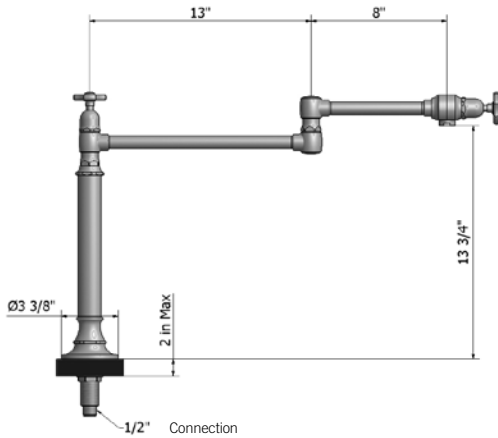

DECK MOUNTED POT FILLER

ITEM	SPECIFICS	BRUSHED STAINLESS	POLISHED STAINLESS
1004-*_***	20" Deck Mount	$1175.00	$1290.00

- Luxury deck mounted pot filler opens to 20"
- Unique counter top design, ideal for kitchen island installation
- Smooth folding action will place pot filler out of the way when not in use
- Lifetime quarter turn ceramic cartridge
- Can be easily installed in existing counters
- Uses standard 1 3/8"-1 5/8" faucet hole drilling

Handle Options

X= metal wheel

M= metal lever

W=white ceramic lever

B=black ceramic lever

BSS= Brushed Stainless Steel

PSS= Polished Stainless Steel