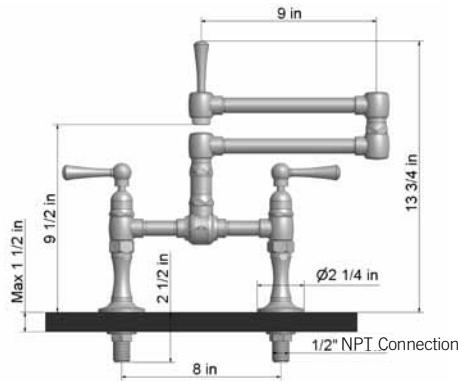

10" SWIVEL SPOUT

ITEM	SPECIFICS	BRUSHED STAINLESS	POLISHED STAINLESS
1014-*-***	10" Swivel Spout	\$1295.00	\$1425.00

- 10" Swivel spout
- Deck mounted
- Lifetime quarter turn ceramic cartridge
- Requires standard 1 3/8"-1 5/8" faucet hole drilling

Handle Options

X= metal wheel M= metal lever W=white ceramic lever B=black ceramic lever

BSS= Brushed Stainless Steel

PSS= Polished Stainless Steel

DECK MOUNTED BRIDGE MIXERS

SOLID STAINLESS STEEL

7" SWIVEL BAR FAUCET SPOUT

ITEM	SPECIFICS	BRUSHED STAINLESS	POLISHED STAINLESS
1018-*-***	7" Swivel Spout	\$1235.00	\$1360.00

- 7" Swivel spout
- Deck mounted
- Perfect addition for bar or pantry sinks
- Lifetime quarter turn ceramic cartridge
- Requires standard 1 3/8"-1 5/8" faucet hole drilling

ARTICULATED DUAL SWIVEL SPOUT

ITEM	SPECIFICS	BRUSHED STAINLESS	POLISHED STAINLESS
1013-*-***	18" Dual Articulated Spout	\$1675.00	\$1840.00

- 18" Reach double articulated swivel spout
- Perfect for large farm style sinks
- Handle on spout allows for easy movement
- Lifetime quarter turn ceramic cartridge
- Requires standard 1 3/8"-1 5/8" faucet hole drilling