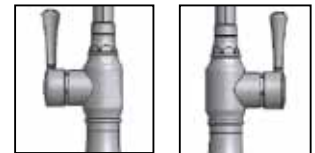

SINGLE LEVER MIXERS

SOLID STAINLESS STEEL

10" SWIVEL SPOUT

NEW

ITEM	SPECIFICS	BRUSHED STAINLESS	POLISHED STAINLESS
1071-**-***	10" Swivel Spout	$1395.00	$1575.00

- 10" Swivel Spout
- Single Lever
- Single hole design allows for multiple choices of placement on sink or counter
- Lifetime ceramic cartridge
- Requires standard 1 3/8"-1 5/8" faucet hole drilling
- **Can be installed with lever for right or left hand use**

Available October 2009

7" SWIVEL BAR FAUCET SPOUT

NEW

ITEM	SPECIFICS	BRUSHED STAINLESS	POLISHED STAINLESS
1073-**-***	7" Swivel Spout	$1325.00	$1495.00

- 7" Swivel Spout
- Single Lever
- Single hole design allows for multiple choices of placement on sink or counter
- Perfect addition for bar or pantry sinks
- Lifetime ceramic cartridge
- Requires standard 1 3/8"-1 5/8" faucet hole drilling
- **Can be installed with lever for right or left hand use**

Available October 2009

Handle Styles

MC

MT

Single Lever Handle Options

MC= metal lever	WC=white ceramic lever	BC=black ceramic lever
MT= metal lever	WT=white ceramic lever	BT =black ceramic lever

BSS= Brushed Stainless Steel

PSS= Polished Stainless Steel