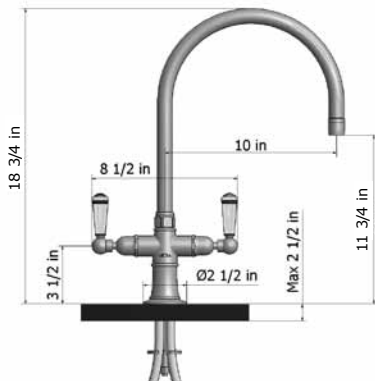

- 10" Pull-off spray swivel spout
- Patented pull off spray design
- Push/pull spray head diverts from stream to spray
- Silicone nozzles for easy cleaning
- Plastic coated stainless steel hose for easy cleaning
- Built in air gap
- Lifetime quarter turn ceramic cartridge
- Requires standard 1 3/8"-1 5/8" faucet hole drilling
- Single hole design allows for multiple choices of placement on sink or counter

PULL-OFF SPRAY WITH 8" SWIVEL SPOUT

ITEM	SPECIFICS	BRUSHED STAINLESS	POLISHED STAINLESS
1222-*-***	8" Pull Off Spray	\$1450.00	\$1595.00

- 8" Pull-off spray swivel spout
- Patented pull off spray design
- Push/pull spray head diverts from stream to spray
- Silicone nozzles for easy cleaning
- Plastic coated stainless steel hose for easy cleaning
- Built in air gap
- Lifetime quarter turn ceramic cartridge
- Requires standard 1 3/8"-1 5/8" faucet hole drilling
- Single hole design allows for multiple choices of placement on sink or counter

10" SWIVEL SPOUT

ITEM	SPECIFICS	BRUSHED STAINLESS	POLISHED STAINLESS
1021-*-***	10" Swivel Spout	\$1085.00	\$1195.00

- 10" Swivel spout
- Deck mounted
- Lifetime quarter turn ceramic cartridge
- Requires standard 1 3/8"-1 5/8" faucet hole drilling
- Single hole design allows for multiple choices of placement on sink or counter