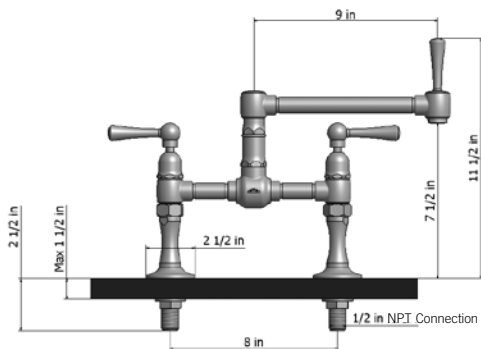

10" SWIVEL SPOUT

ITEM	SPECIFICS	BRUSHED STAINLESS	POLISHED STAINLESS
1014-*-***	10" Swivel Spout	\$1295.00	\$1425.00

- 10" Swivel spout
- Deck mounted
- Lifetime quarter turn ceramic cartridge
- Requires standard 1 3/8"-1 5/8" faucet hole drilling

ITEM	SPECIFICS	BRUSHED STAINLESS	POLISHED STAINLESS
1018-*-***	7" Swivel Spout	\$1235.00	\$1360.00

- 7" Swivel spout
- Deck mounted
- Perfect addition for bar or pantry sinks
- Lifetime quarter turn ceramic cartridge
- Requires standard 1 3/8"-1 5/8" faucet hole drilling

ARTICULATED DUAL SWIVEL SPOUT

ITEM	SPECIFICS	BRUSHED STAINLESS	POLISHED STAINLESS
1013-*-***	18" Dual Articulated Spout	\$1675.00	\$1840.00

- 18" Reach double articulated swivel spout
- Perfect for large farm style sinks
- Handle on spout allows for easy movement
- Lifetime quarter turn ceramic cartridge
- Requires standard 1 3/8"-1 5/8" faucet hole drilling

ARTICULATED SINGLE SWIVEL SPOUT

ITEM	SPECIFICS	BRUSHED STAINLESS	POLISHED STAINLESS
1019-*-***	9" Single Articulated Spout	\$1635.00	\$1795.00

- 9" Reach single articulated swivel spout
- Perfect for standard or prep sinks
- Handle on spout allows for easy movement
- Lifetime quarter turn ceramic cartridge
- Requires standard 1 3/8"-1 5/8" faucet hole drilling